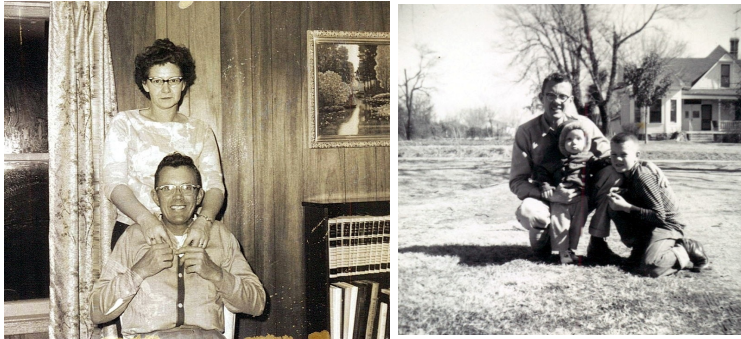

Ivan Clayton

90 a resident of Prairie Grove passed away April 3, 2015 at Willard Walker Hospice in Fayetteville. He was born May 7, 1924 in Farmington, the son of Roy Brewster and Ruth Bristow Clayton.

He was preceded in death by his parents, his wife Grace Clayton, one brother, Lawrence Clayton and one sister, Opal Juanita Lofton.

Survivors include two sons, Larry Clayton of Farmington and Rick Clayton and his wife Elaine of Prairie Grove; one sister, Mary Layne of Prairie Grove; three grandchildren Christa Sugg and husband Scott, Meredith Green and husband Blu, Daniel Clayton and wife Jamie; three great grandchildren, Nicholas, Braden, and Jordan.

Ivan Clayton

May 7, 1924

April 3, 2015

APPRECIATION

On behalf of the Clayton family, we wish to express their gratitude for your many acts of kindness, and for your attendance at the funeral service.

Luginbuel Funeral Home

Prairie Grove, Arkansas

online guest book, visit www.luginbuel.com